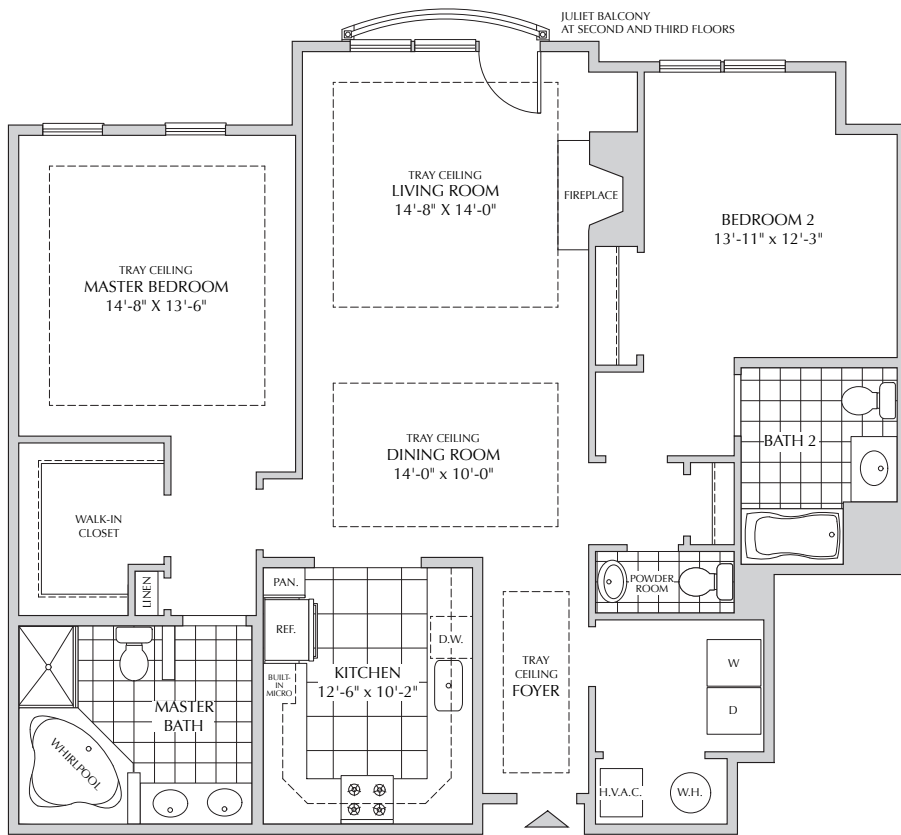

**642 Michelle Mews**  
**1,536 sf**

\$

**THE RESIDENCES AT PALMER SQUARE**  
**UR1**