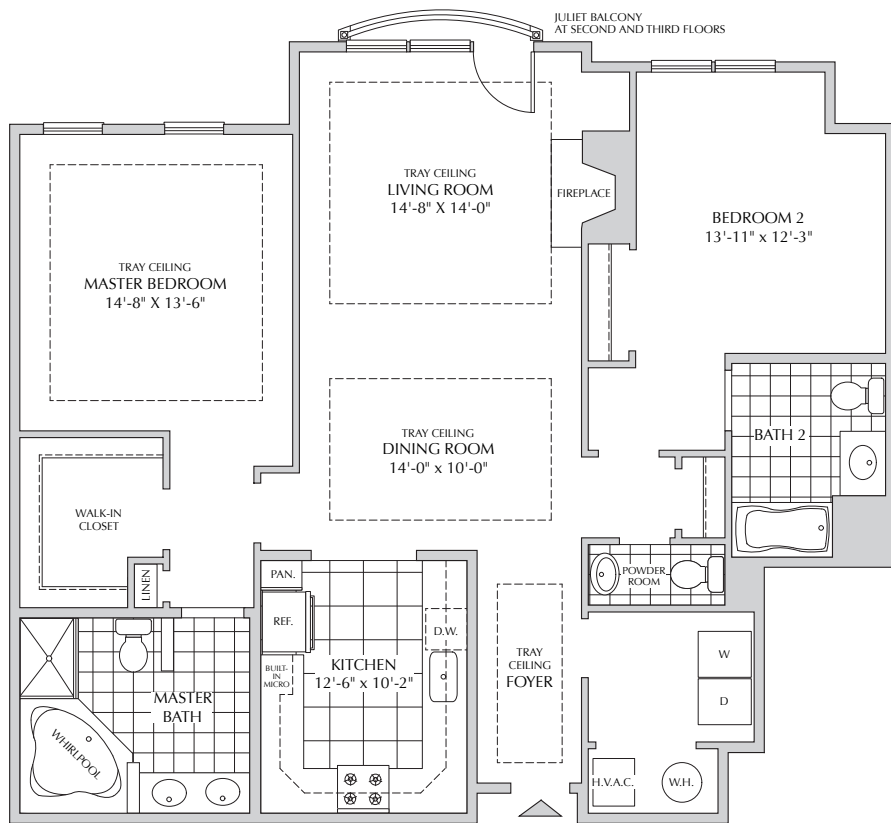

623 Michelle Mews
1,536 sf

\$

THE RESIDENCES AT PALMER SQUARE
 UR1