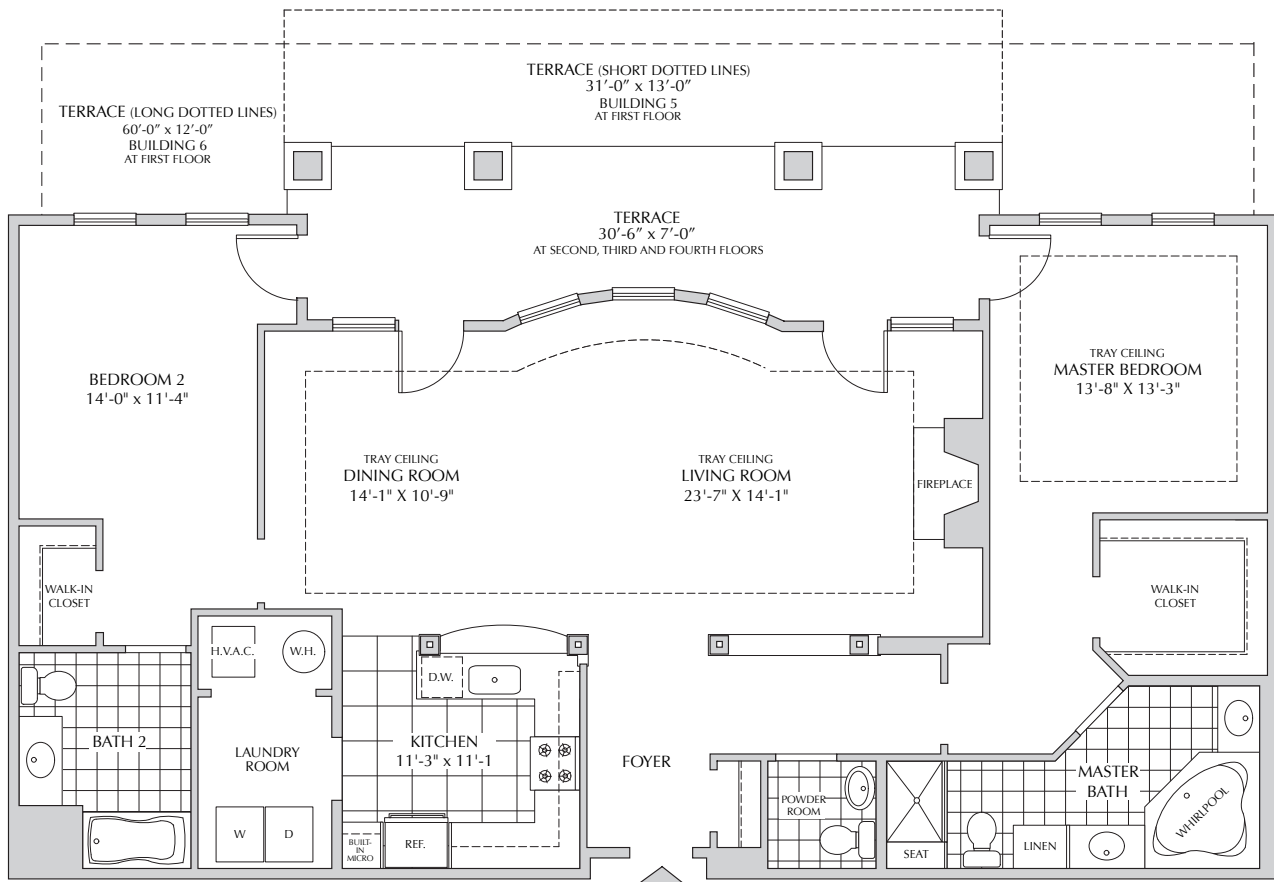

614 Michelle Mews

1,797 sf

\$

THE RESIDENCES AT PALMER SQUARE  
UN1