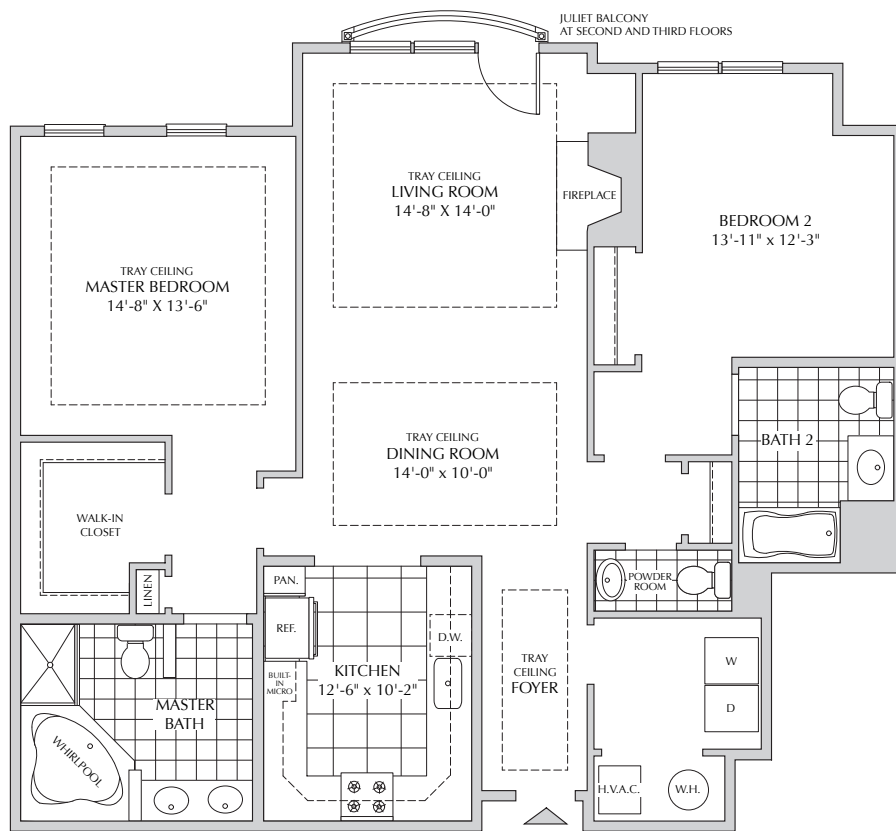

613 Michelle Mews
1,536 sf

\$

THE RESIDENCES AT PALMER SQUARE
 UR1