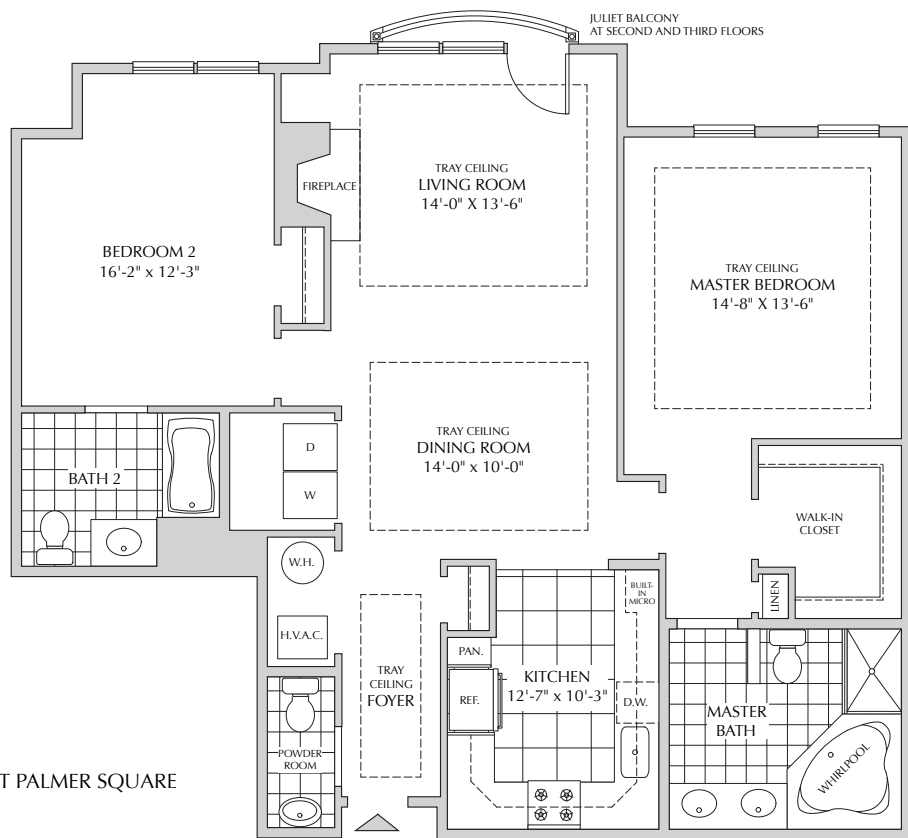

644 Michelle Mews
1,464 sf

\$

THE RESIDENCES AT PALMER SQUARE
 US1