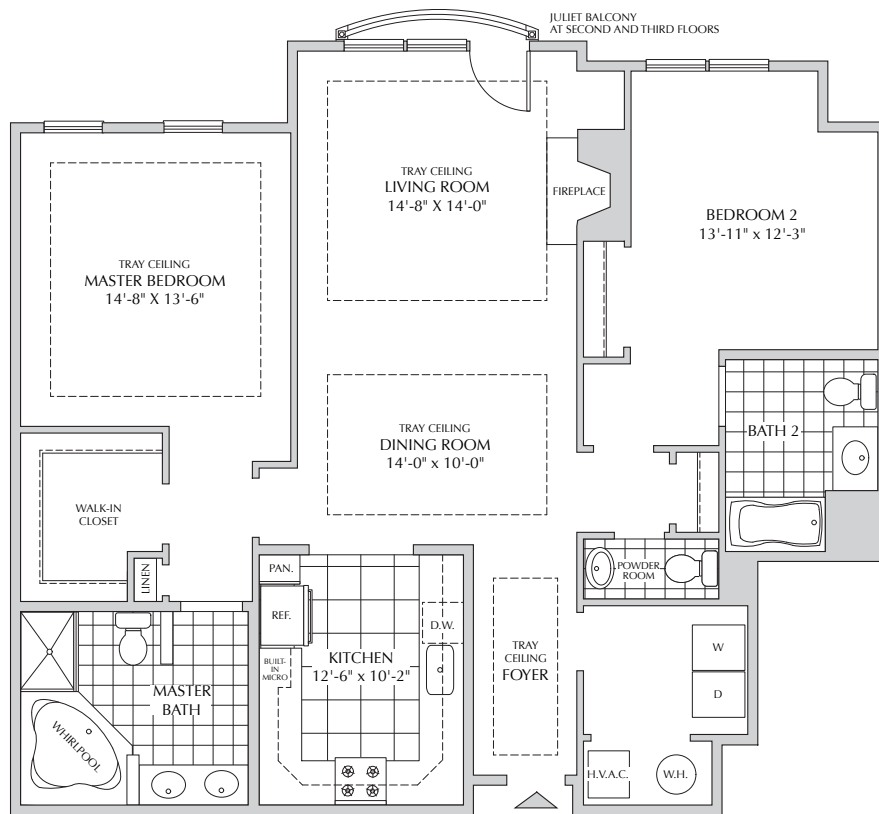

633 Michelle Mews
1,536 sf

\$

THE RESIDENCES AT PALMER SQUARE
 UR1