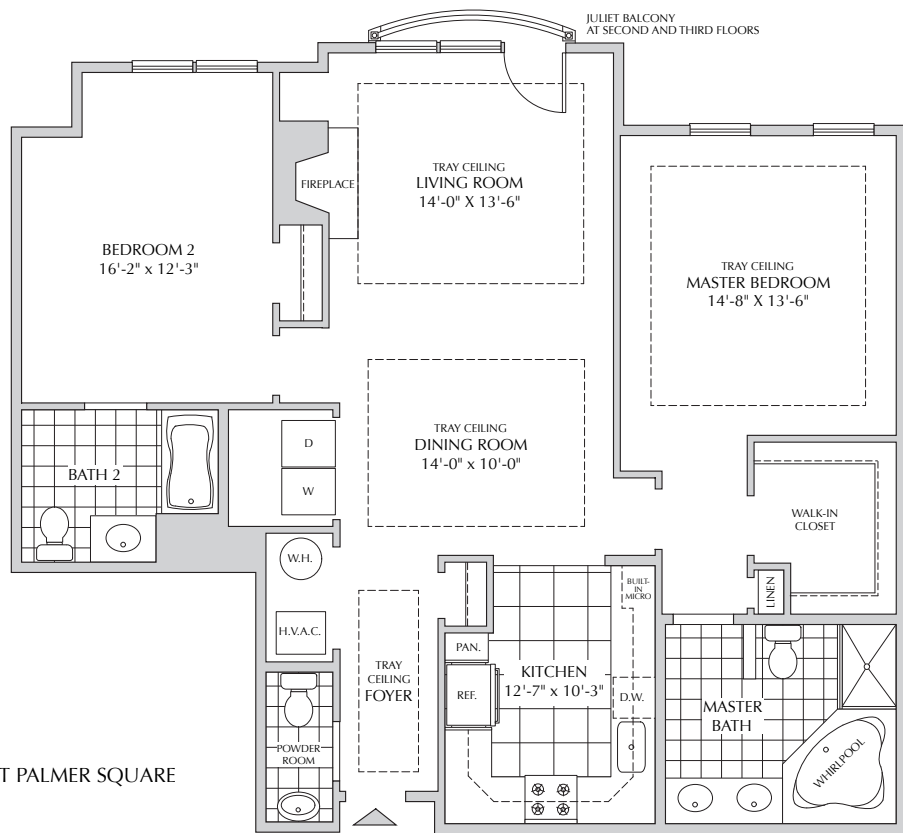

625 Michelle Mews
1,464 sf

\$

THE RESIDENCES AT PALMER SQUARE
 US1