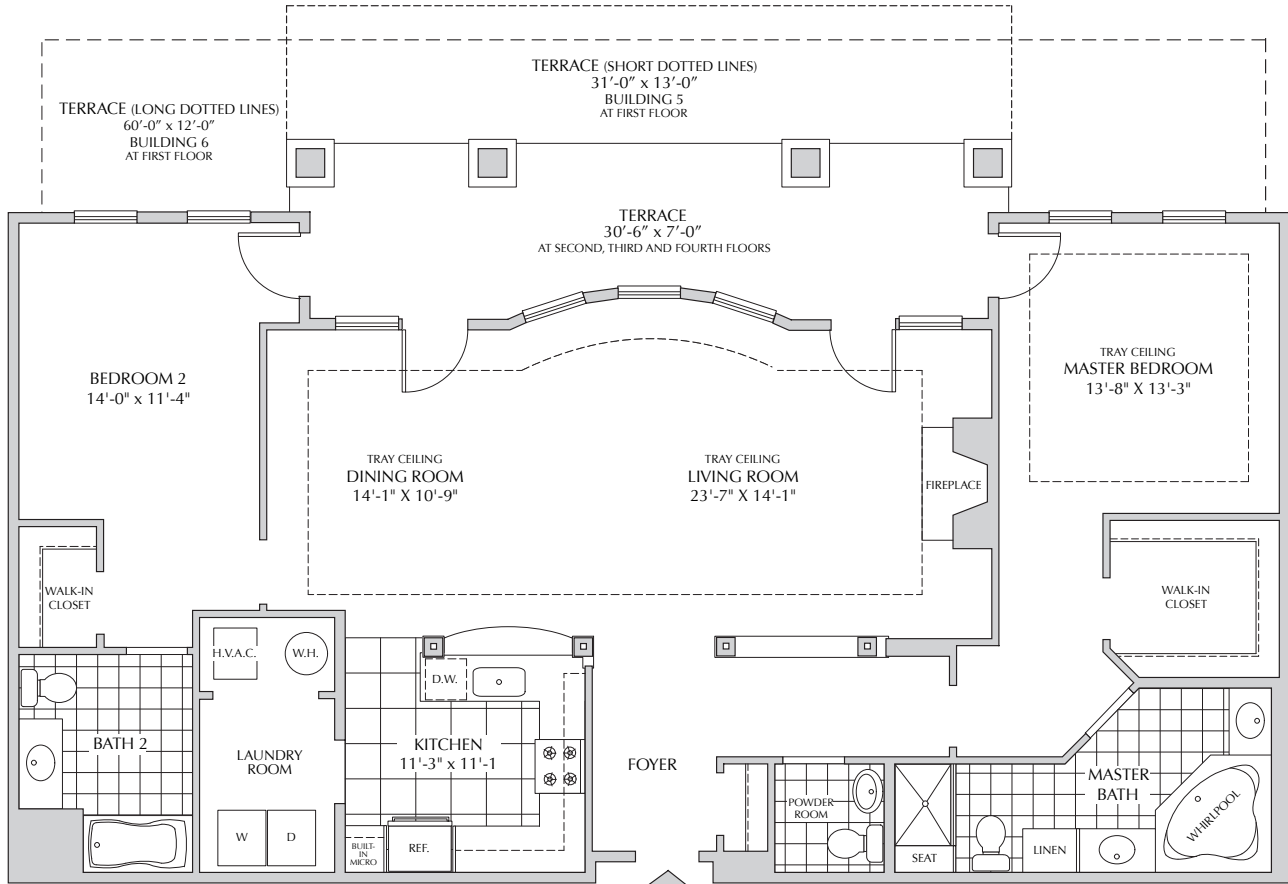

624 Michelle Mews

1,797 sf

\$

THE RESIDENCES AT PALMER SQUARE
UN1