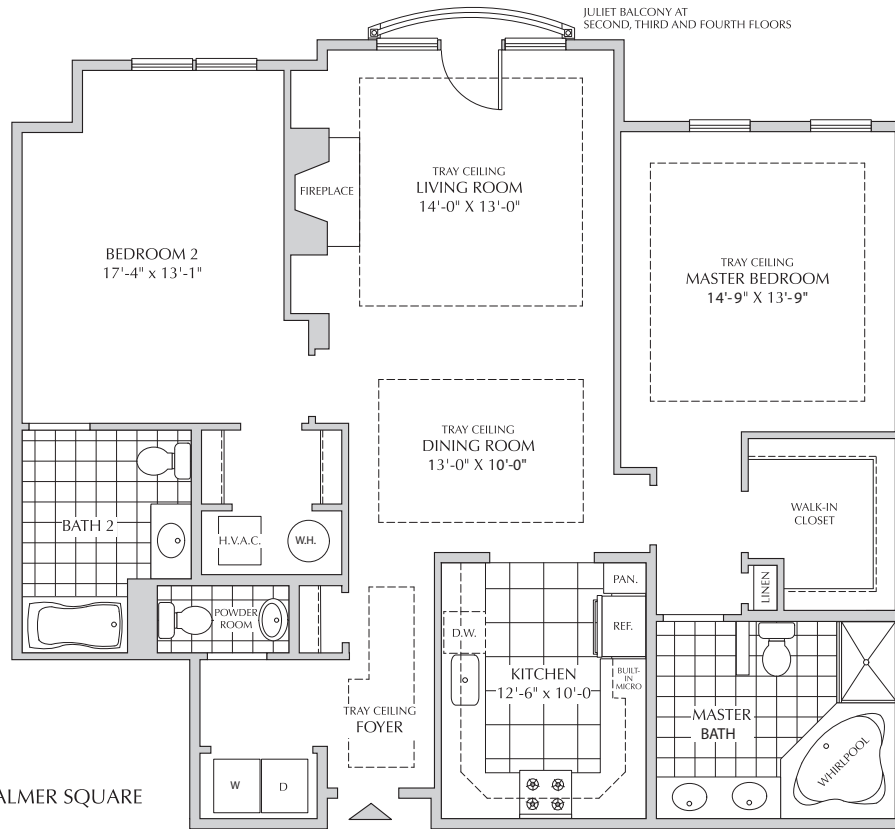

523 Michelle Mews
1,553 sf

\$

THE RESIDENCES AT PALMER SQUARE
 UK1