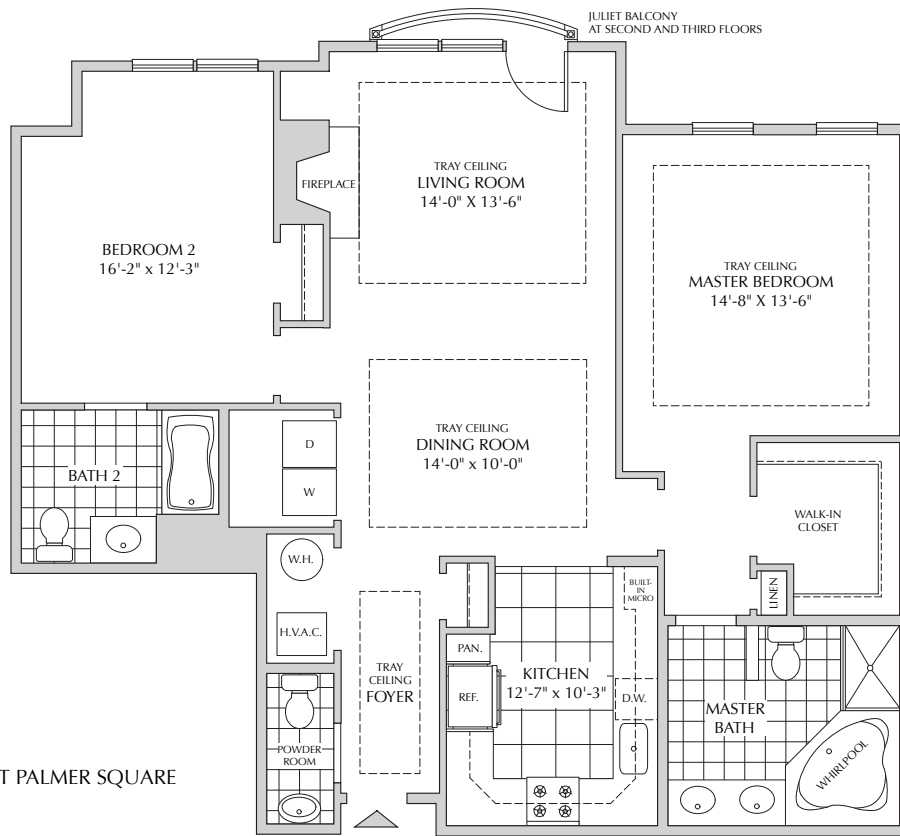

635 Michelle Mews
1,464 sf

\$

THE RESIDENCES AT PALMER SQUARE
 US1