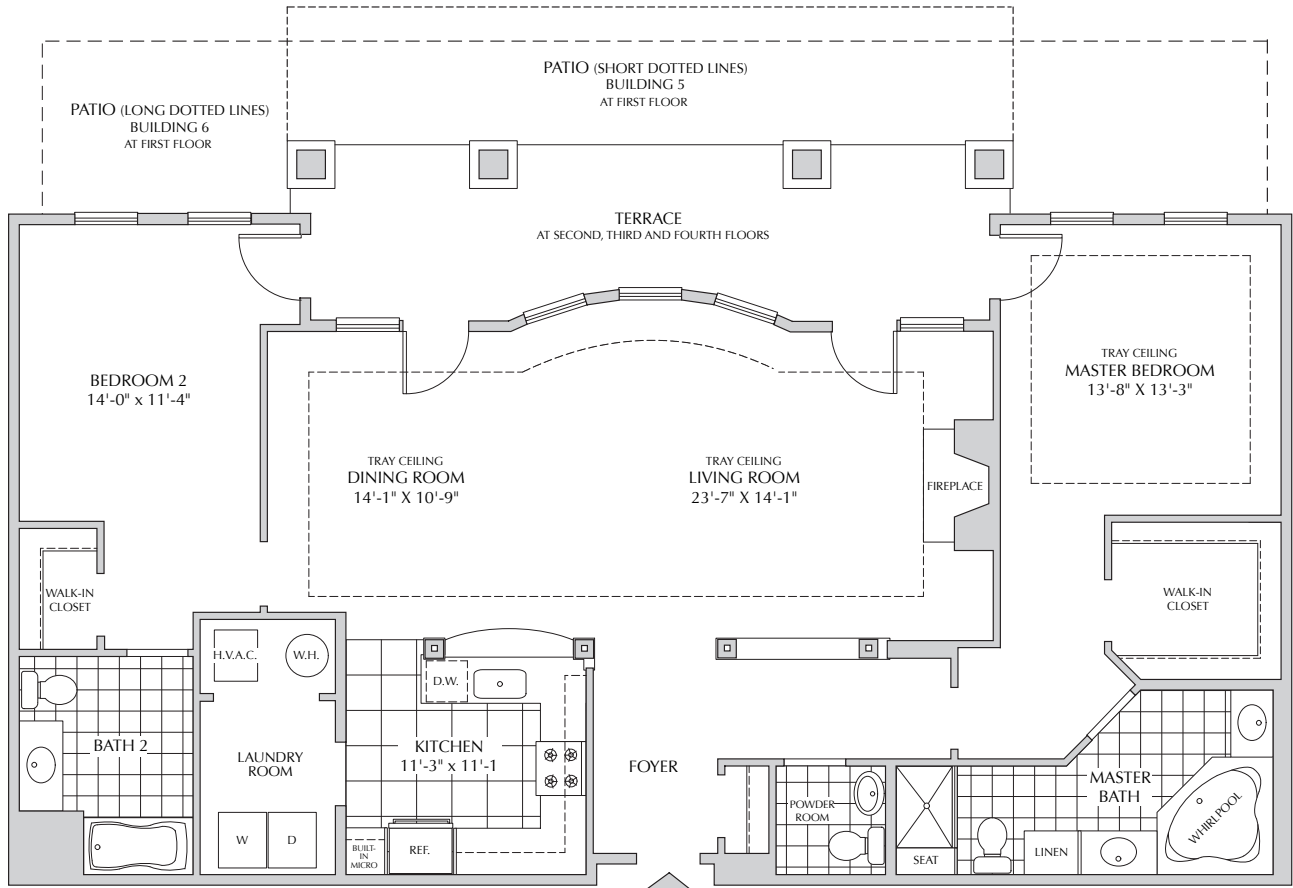

634 Michelle Mews

1,797 sf

\$

THE RESIDENCES AT PALMER SQUARE UN1