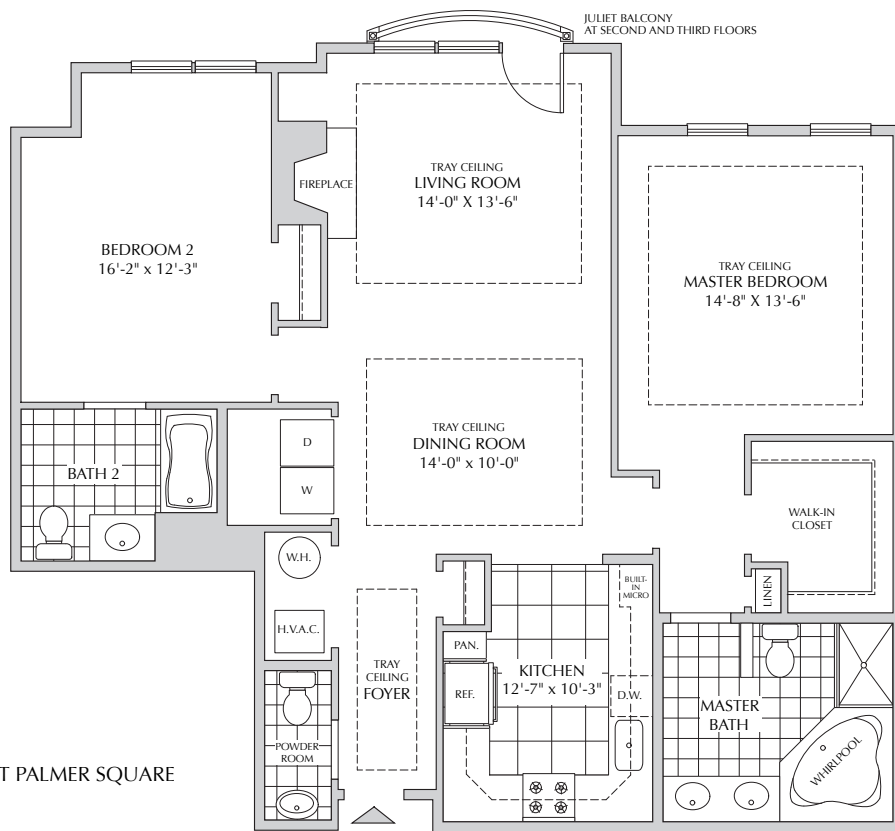

615 Michelle Mews
1,464 sf

\$

THE RESIDENCES AT PALMER SQUARE
 US1