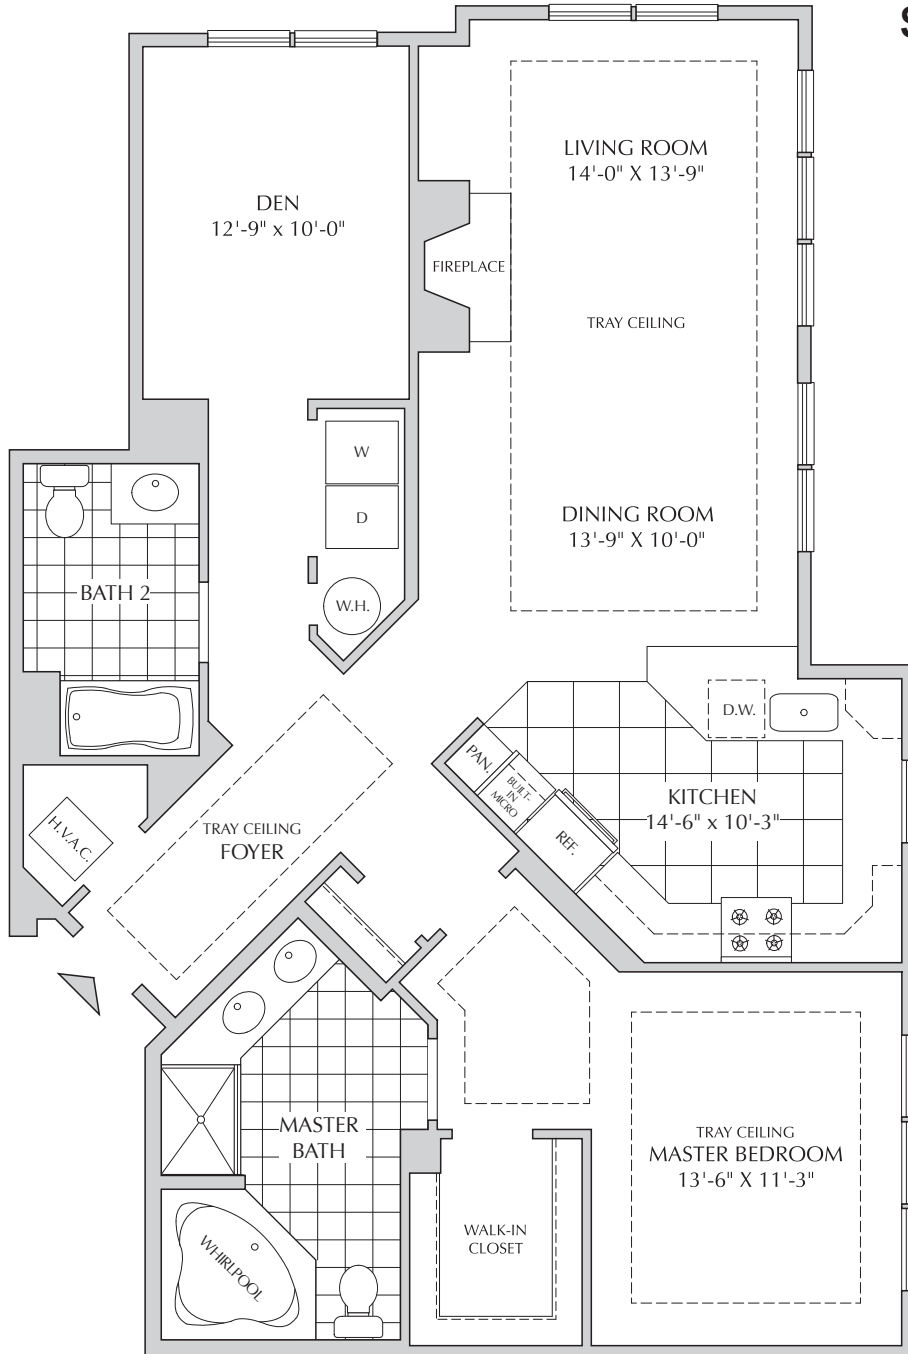

611 Michelle Mews
1,417 sf

\$

THE RESIDENCES AT PALMER SQUARE
UJ1- (FLIPPED)