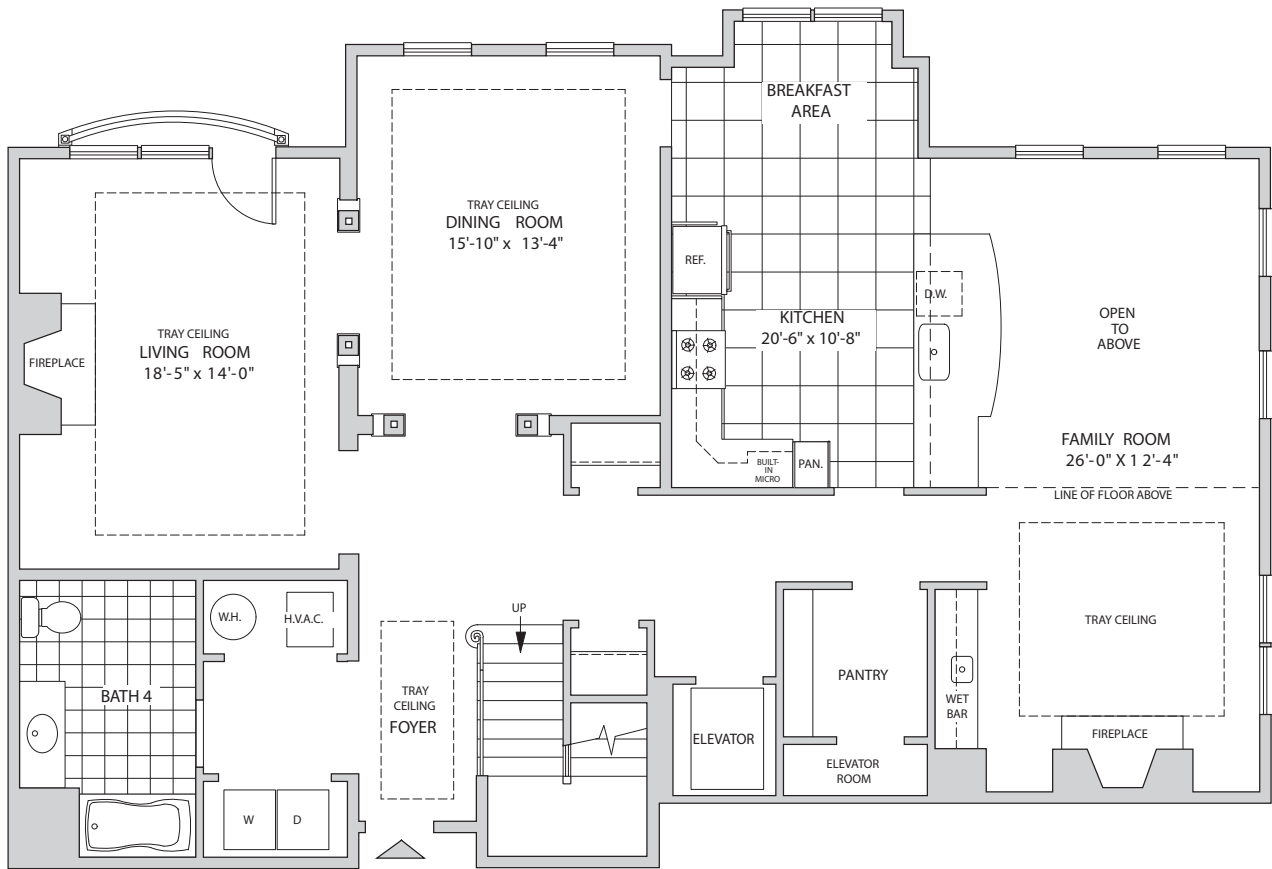

532 Michelle Mews
3,363 sf

\$

THE RESIDENCES AT PALMER SQUARE
UQ1
DUPLEX LOWER