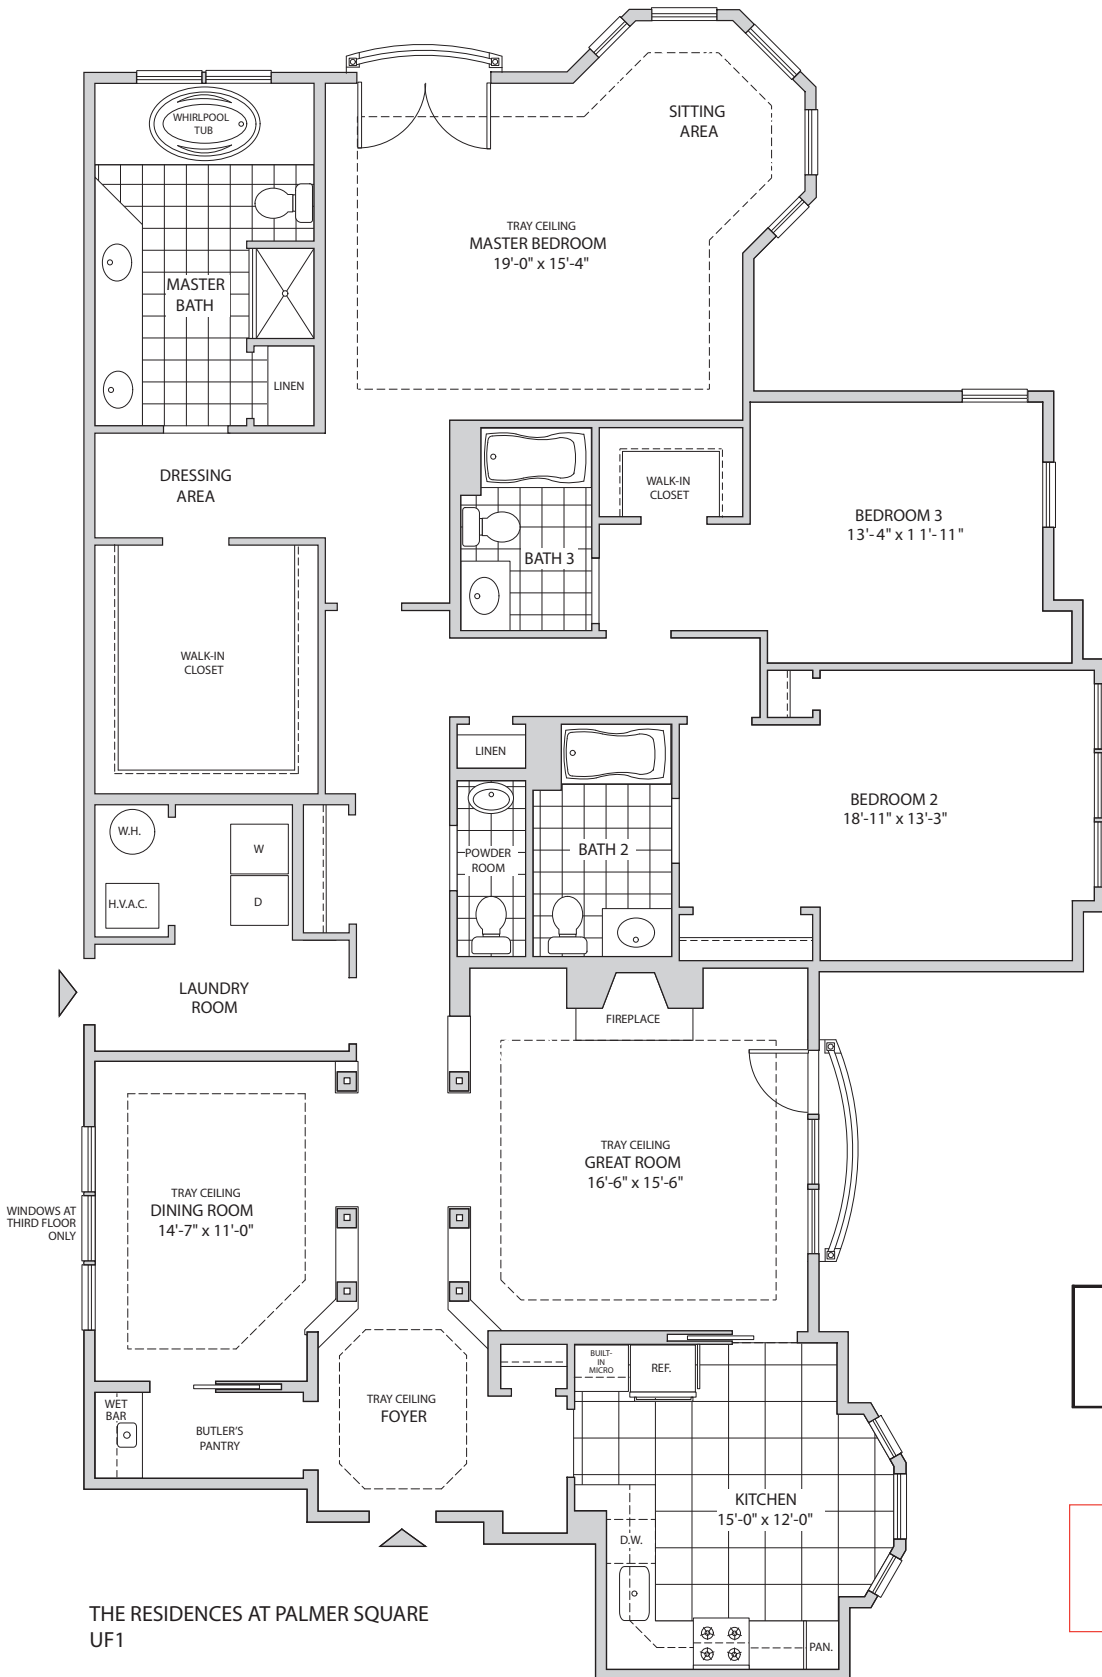

321 Esther Plaza  
2,619 sf

\$

WINDOWS AT THIRD FLOOR ONLY

THE RESIDENCES AT PALMER SQUARE  
UF1

BUILDING 4